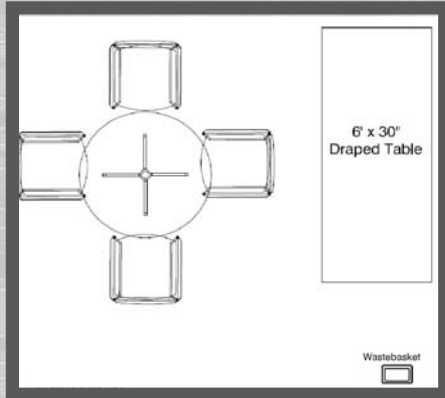

100 sf to 300 sf

Includes:

- (1) Black Table- 36" Round
- (4) Black Diamond Side Chairs
- (1) Black Draped Table- 6" x 30"
- (1) Wastebasket
- (1) Tuxedo Standard Carpet

Member Rate \$ 46.15 sq. ft

Non-Member Rate \$ 54.70 sq. ft