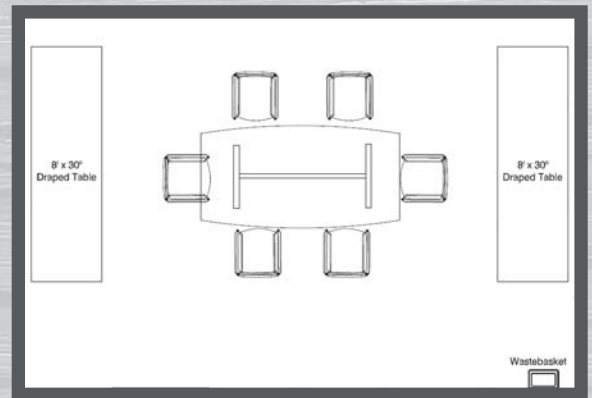

An Enclosed Meeting Space provides an area on the show floor where you can hold private meetings, make sales or use as you see fit. It is a completely enclosed space that sits directly on the show floor so you can make things happen without being the center of attention

100 sf to 300 sf

Includes:

- (1) Black Table- 36" Round
- (4) Black Diamond Side Chairs
- (1) Black Draped Table- 6" x 30"
- (1) Wastebasket
- (1) Tuxedo Standard Carpet

Member Rate \$ 46.15 sq. ft

Non-Member Rate \$ 54.70 sq. ft

400 sf and larger

Includes:

- (1) Luna Table/Black Top
- (6) Side Chairs
- (2) Black Draped Tables- 8' x 30"
- (1) Wastebasket
- (1) Tuxedo Standard Carpet

Member Rate \$ 46.65 sq. ft

Non-Member Rate \$ 55.30 sq. ft