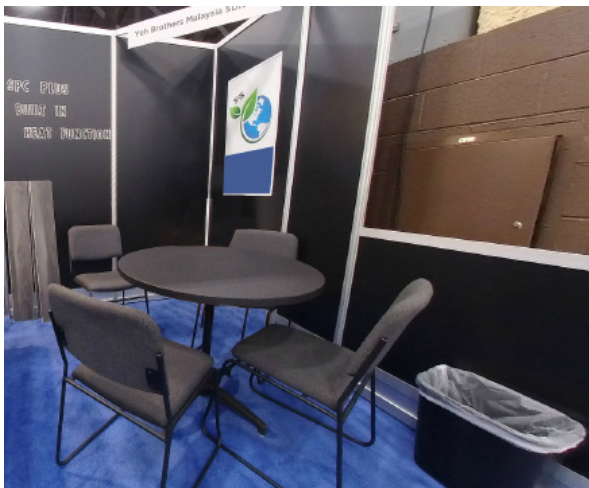

BOOTH PACKAGE

all inclusive

ARCHITECTURE • DESIGN • RETAIL • DEALER • REMODELING • BUILDING • INSTALLER • FABRICATOR

The All-Inclusive Booth Package has everything you need to showcase your company, products, and services in a comprehensive and professional exhibit space.

package includes

- 100 SF (10 X10) of Exhibit Space
- Black Hardwalls
- Tuxedo Standard Carpet
- 7" x 44" Company ID Sign
- Electrical (standard 5-amp outlet)
- Four (4) Side Chairs
- 36" Round Table
- One (1) Wastebasket