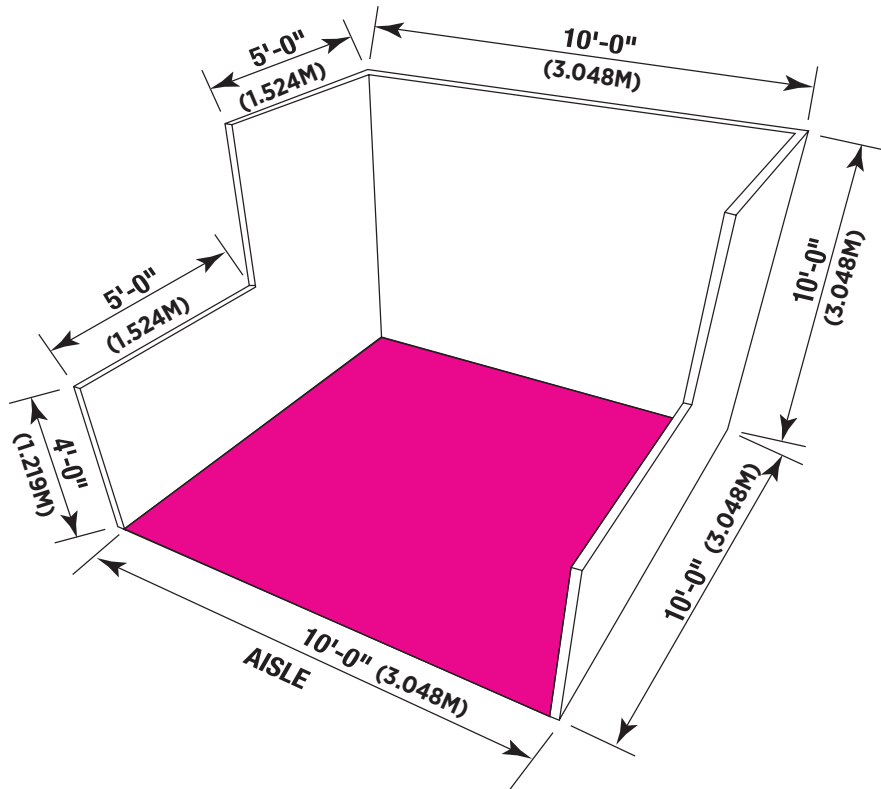

The All-Inclusive Booth Package has everything you need to showcase your company, products, and services in a comprehensive and professional exhibit space.

package includes

- 100 SF (10 X10) of Exhibit Space
- Black Hardwalls
- Tuxedo Standard Carpet
- 7" x 44" Company ID Sign
- Electrical (standard 5-amp outlet)
- Four (4) Side Chairs
- 36" Round Table
- One (1) Wastebasket